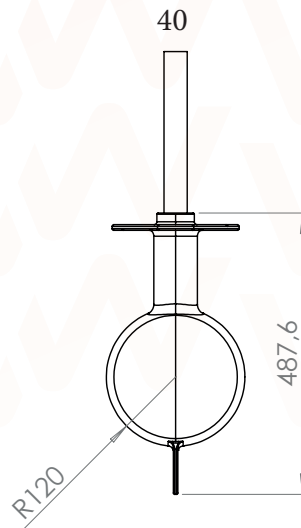

## WaterWorld 18kW Pod

Specially developed for the least possible drag in combination with the highest efficiency. Suitable for use in severe conditions in both fresh and salt water

### Specifications:

Length	814mm
Width	240mm
Height	490mm
Weight	81kg
Speed	1500rpm
Power	18kW
System Voltage	48V

Can be mounted as fixed or steerable together with the WaterWorld steerable kit.

To be ordered with fresh or saltwater anode.