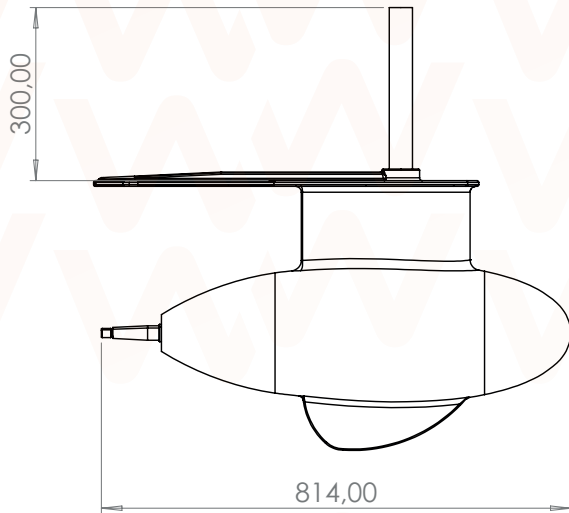

## WaterWorld 18kW Pod

Specially developed for the least possible drag in combination with the highest efficiency. Suitable for use in severe conditions in both fresh and salt water

### Specifications:

Length	814mm
Width	240mm
Height	490mm
Weight	81kg
Speed	1500rpm
Power	18kW
System Voltage	48V

Can be mounted as fixed or steerable together with the WaterWorld steerable kit.

To be ordered with fresh or saltwater anode.