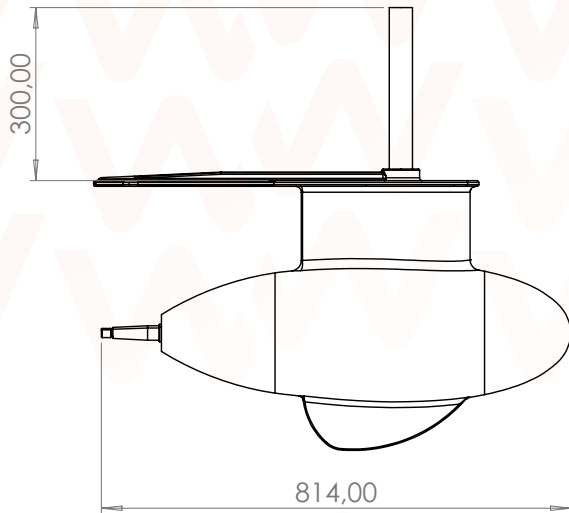

WaterWorld 18kW Pod

Specially developed for the least possible drag in combination with the highest efficiency. Suitable for use in severe conditions in both fresh and salt water

Specifications:

Length	814mm
Width	240mm
Height	490mm
Weight	81kg
Speed	1500rpm
Power	18kW
System Voltage	48V

Can be mounted as fixed or steerable together with the WaterWorld steerable kit.

To be ordered with fresh or saltwater anode.

More info at WW-EL.COM

WW
waterworld

electrify your world