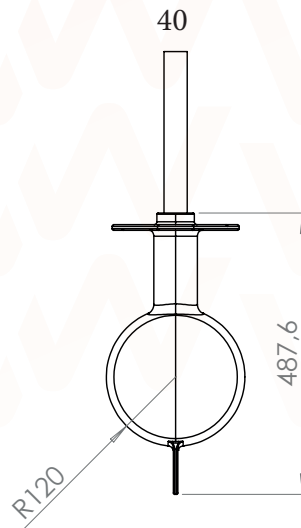

WaterWorld 18kW Pod

Specially developed for the least possible drag in combination with the highest efficiency. Suitable for use in severe conditions in both fresh and salt water

Specifications:

Length	814mm
Width	240mm
Height	490mm
Weight	81kg
Speed	1500rpm
Power	18kW
System Voltage	48V

Can be mounted as fixed or steerable together with the WaterWorld steerable kit.

To be ordered with fresh or saltwater anode.

More info at WW-EL.COM

WW
waterworld

electrify your world